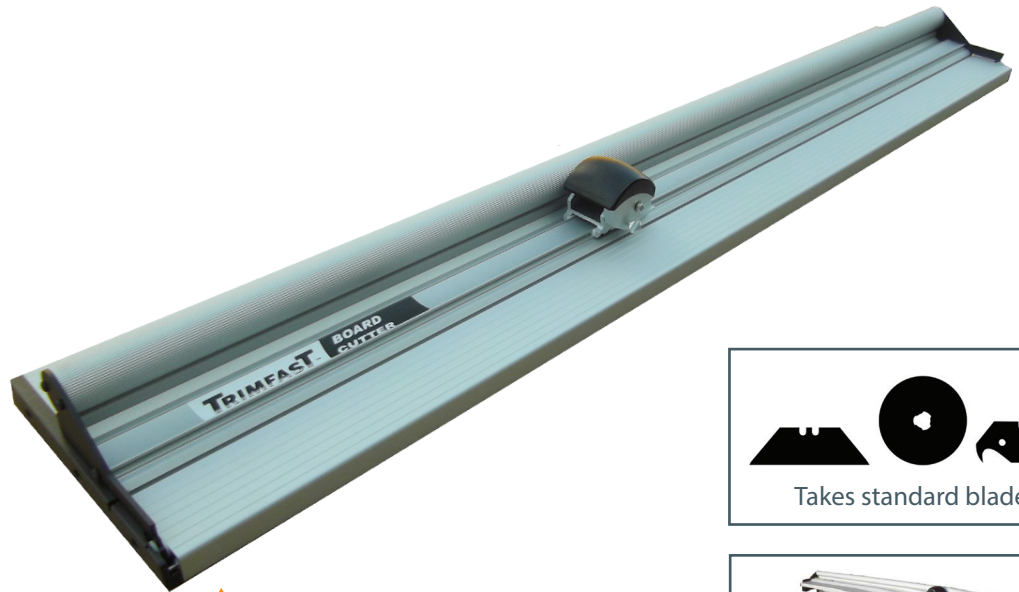

TRIMFAST™

GENERAL PURPOSE CUTTER

The Trimfast General Purpose Cutter is designed to be easy to use and made to last. With its strong and stable base, its ideal for any workplace.

▲ TFGPC-200

Takes standard blades

Optional stand

Design and Performance

The Trimfast General Purpose Cutter is available in six different sizes. Each with a strong and stable design, the cutter is made to last. The anodised aluminium base allows the cutter to be sturdy and hardwearing, the base has a narrow groove that directs the blade tip throughout cutting, providing safety and accuracy whilst using the device. Featuring a hinge and lift arm assembly, this allows the cutter to be used on larger materials than itself.

The cutter is available in six standard sizes from 60cm (24") to 300cm (120"), it also includes blade magazines for standard utility and scoring blades, as well as a 45mm (1 3/4") textile cutting wheel and holder.