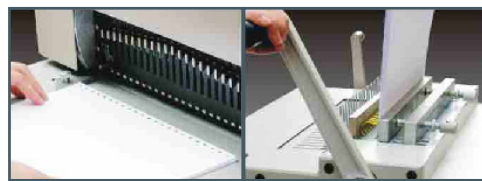

The **Magnum Revolver** is a multi-function 4-in-1 binding system that will punch and close Wire 3:1 & 2:1, Combs and Spiral.

3:1 Pitch Wire Binding

2:1 Pitch Wire Binding

Comb Binding

Spiral Binding

▲ ME-4&1

KEY FEATURES

- Up to 20,000 sheets** an hour
- All metal construction
- Electrically operated
- Comb, Spiral, 3:1 & 2:1 Pitch Wire binding in one system

GREAT FOR USE IN

- Corporate Print Rooms
- Commercial Printers
- University Print Rooms
- Copyshops

Giving all your documents, books and reports a professional high quality finish, the Revolver binds comb, spiral, 3:1 Pitch Wire and 2:1 Pitch Wire.

The system includes all four options in one unit, and features foot pedal control and electric operation.

Features

- Electric heavy duty multi-functional machine
- Electric punching by foot pedal
- 4 Intergrated punching dies - change a die in 5 seconds
- Full pin cancellation feature
- Comb binding, Wire closing and Spiral inserting
- Adjustable side & punching margins