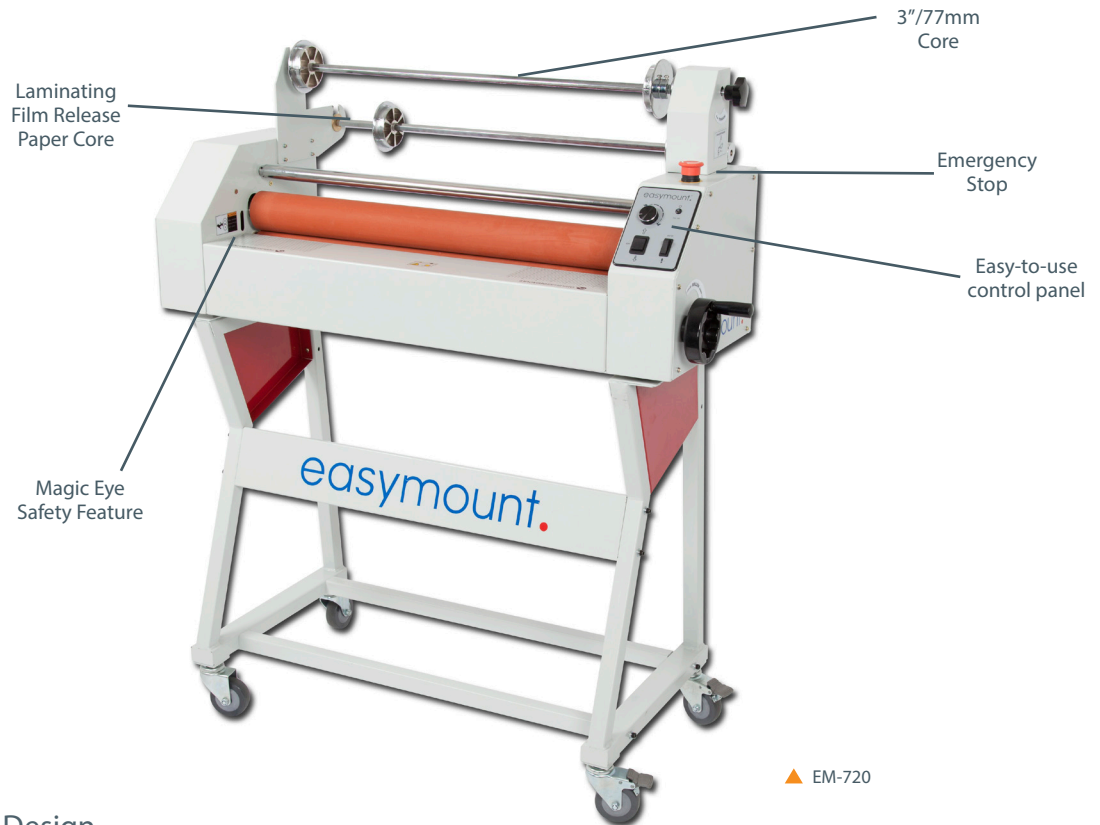

vivid.

easymount.
SIGN

EM-720 WIDE FORMAT LAMINATING SYSTEM

The Easymount® Sign range provides a simple solution for professional, cost effective finishing

▲ EM-720

Design

Easymount® laminators are designed to perform and built to last. Their advanced features allow you to laminate and mount.

Designed in-house by Vivid, the Easymount® range gives your business extra capacity by allowing you to offer your customers a complete service that you previously had to outsource.

Reverse Mode

Speed Control

Specifications

EM-720

Laminating Speed (m/ft/min)	3m/10ft
Max. Width (mm/inches)	720mm/28"
Mounting Thickness (mm/inches)	15mm/0.6"
Roller Diameter (mm/inches)	70mm/2.75"
Laminating Temperature	-
Control Panel	LED
Pressure Adjustment	Manual
Film Core (mm/inches)	77mm/3"
Power Supply AC (V-Hz)	220/240-50-60
Power Consumption (W)	50
Overall Dimensions (mm/inches)	940x650x1250mm/37x26x49"
Gross Machine Weight (Kg/lbs)	65Kg/143lbs
Warranty	1 year

Features

- Cost effective
- Easy-to-use
- Reliable
- Heavy duty

GREAT FOR USE IN

- Sign makers
- Photographers

IDEALLY SUITED FOR

- Cold laminates
- Mounting prints to boards
- Applying vinyls
- Application tapes
- Applying adhesive films